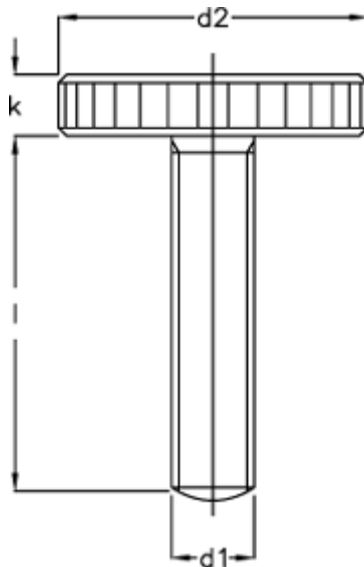

Article number: 20701599

Description: E+G Flat knurled thumb screw DIN 653-M4-10

Measures

d1 = M4

d2 = 16

K = 3.5

Length l = 10